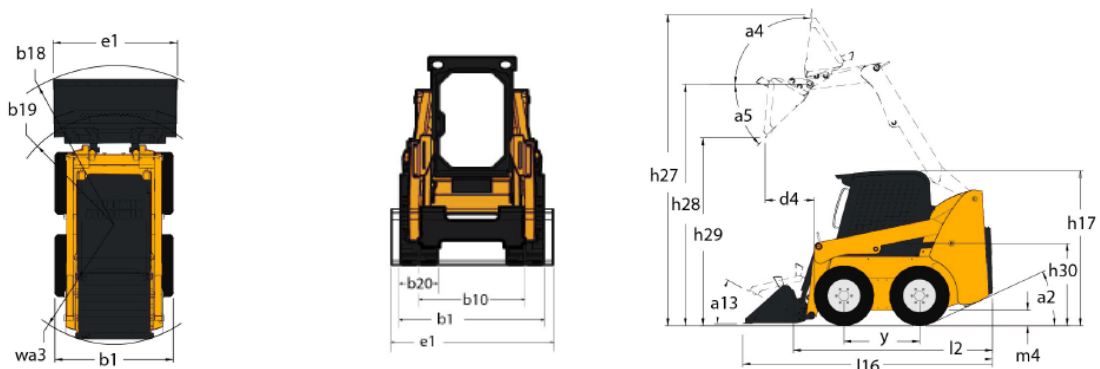

Capacities		Metric
Rated Operating Capacity		612 kg
Unladen weight		2200 kg
Tipping capacity		1224 kg
Weight and dimensions		
Overall Operating Height - Fully Raised	h27	3584 mm
Height to Hinge Pin - Fully Raised	h28	2794 mm
Overall Height to top of ROPS	h17	1826 mm
Dump angle at full height	a5	42 °
Dump height	h29	2197 mm
Overall length with bucket	l16	2952 mm
Dump reach - Full height	r6	528 mm
Rollback at ground	a13	29 °
Rollback Angle at Full Height	a4	99 °
Seat to ground height	h30	853 mm
Wheelbase	y	923 mm
Overall width less bucket	b1	1346 mm
Bucket Width	e1	1562 mm
Ground clearance	m4	211 mm
Overall length - Less Bucket	l2	2314 mm
Clearance Radius - Front with Bucket	b18	1758 mm
Clearance Circle - Front without Bucket	b19	1102 mm
Clearance Circle - Rear	wa1	1484 mm
Performances		
Travel speed (unladen)		10.70 km/h
Wheels		
Transmission type		Hydrostatic
Standard tires		10.00 x 16.5 PR Heavy Duty
Engine		
Engine brand		Yanmar
Engine model		4TNV88
Engine norm		Stage IIIA
Gross Power		48.80 Hp
Max. torque / Engine rotation		140 Nm / 1600 rpm
Number of cylinders		4
Battery voltage		12 V
Accessory plug		12 V
Alternator - Ampere		55 A
Starter		3 kW
Hydraulics		
Standard flow - Auxiliary hydraulics		63.40 l/min
Auxiliary Hydraulic Pressure		190 bar
Tank capacities		
Fuel tank		47 l
Reservoir Capacity Hydraulics		30 l
Displacement		2.20 l
LH Chain case		8.30 l
RH Chain case		8.30 l

R134 - Dimensional drawing